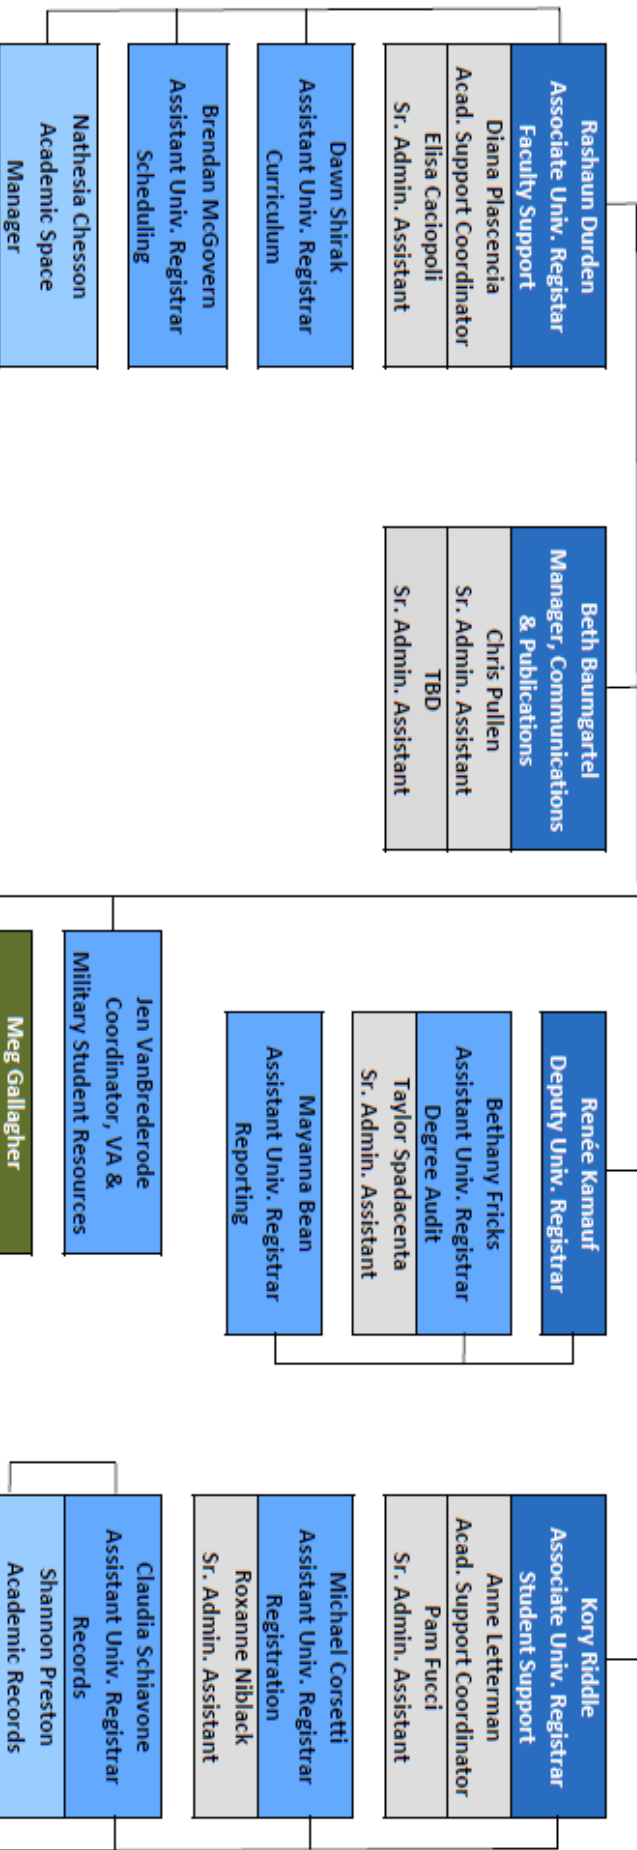

# University Registrar's Office Organizational Chart

**Shonna Marshall**  
University Registrar

Key:

University Registrar
Manager
Assistant Manager
Academic Records Manager / Program Administrator
C&T
ITS Consultant