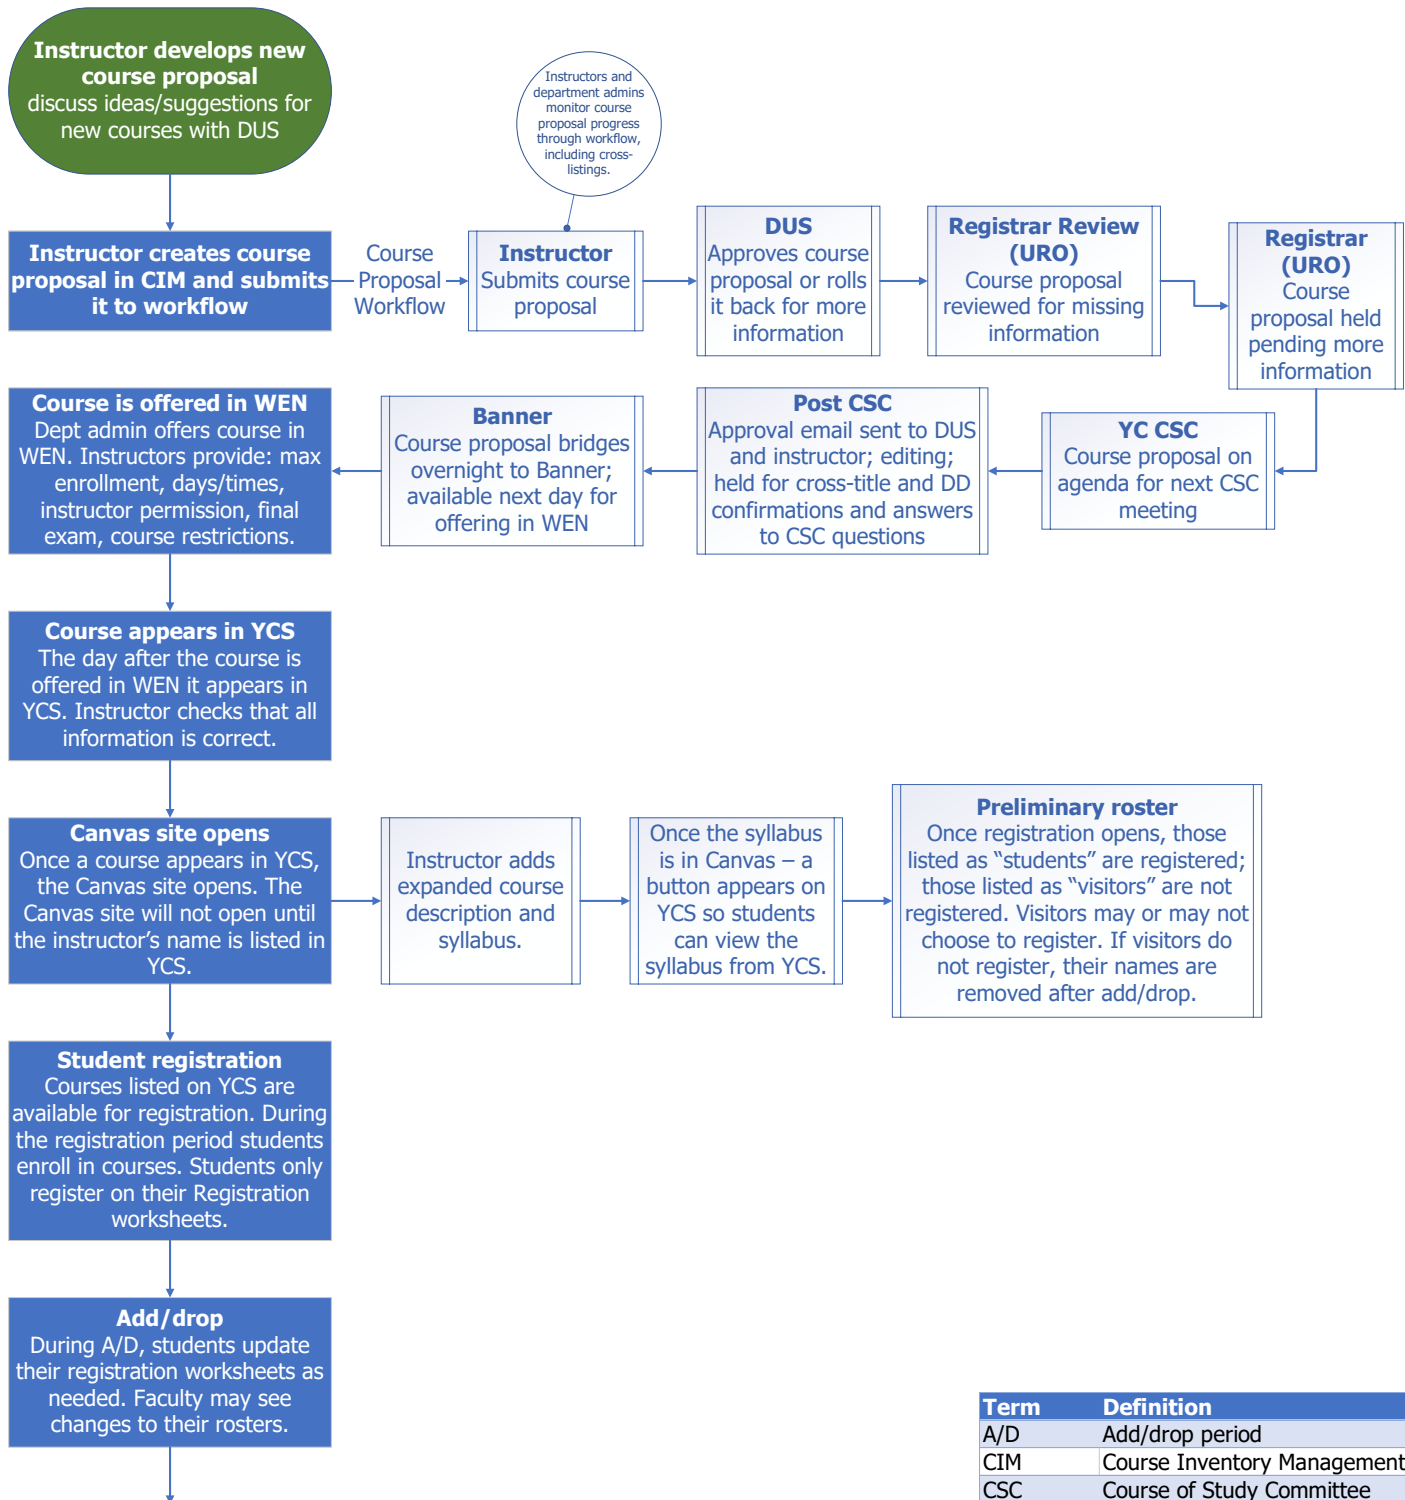

From Course Concept to Student Enrollment

Term	Definition
A/D	Add/drop period
CIM	Course Inventory Management
CSC	Course of Study Committee
DD	Distributional Designations
DUS	Director of Undergraduate Studies
FGS	Faculty Class Rosters/Grade Submission
URO	University Registrar's Office
WEN	Course offering system
YCS	Yale Course Search